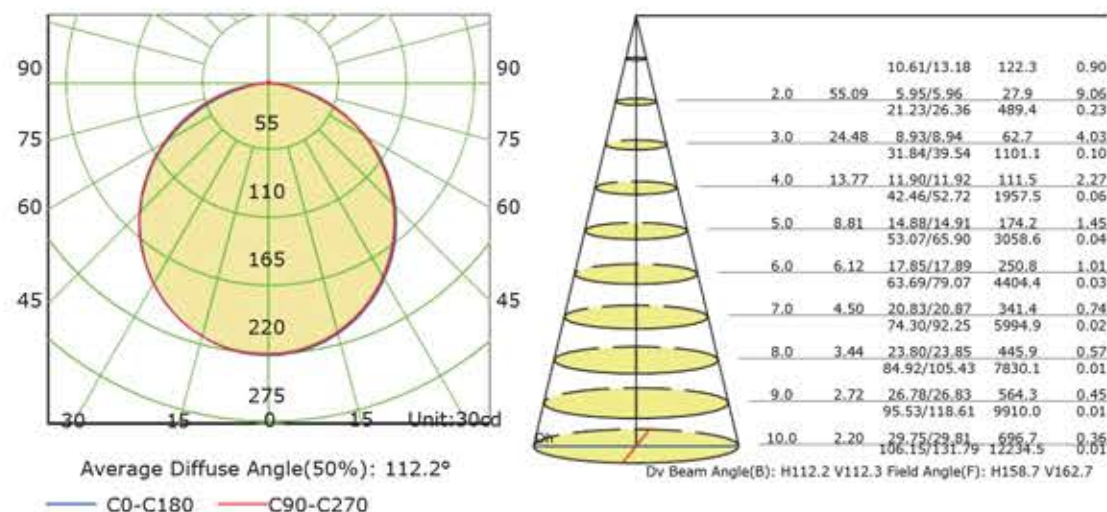

Ordering Guide

PL-D4-B09	Color Temperature	Housing Color
	RGB 2700K 6000K	WH: White BK: Black