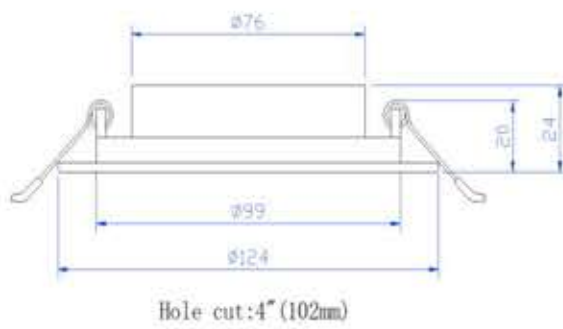

Type IC RGBW TuYa APP Wi-Fi 4" Slim LED Recessed Gimbal Light

Part #: PL-D4-B09

Specifications	
Cut-Out Size	4 inch
Wattage	9 watts
Input Volatge	AC120V,60Hz
Beam Angle	45°
Light Sourece	SMD LED
Color Temperature	RGB W2700K-6000K
CRI	80Ra
Lumens Output	700±5%
Lumen Efficiency	75lm/w
Halogen Equiv.	65 watts
Dimmable	100%-5% (110V only)
Dimming Tech.	WIFI BLE
Cerification	cETLus,Energy Star
Power Factor	>0.9
Projected Life	50,000hrs at 70% Light Output
Warranty	3 years
Approved Location	Damp Locations
IC Rated	Yes
Air Tight	Yes

Dimensions & Installation

Ordering Guide

PL-D4-B09	Color Temperature	Housing Color
	RGB 2700K 6000K	WH: White BK: Black

*Due to our continued efforts to improve our products, product specifications are subject to change without notice.