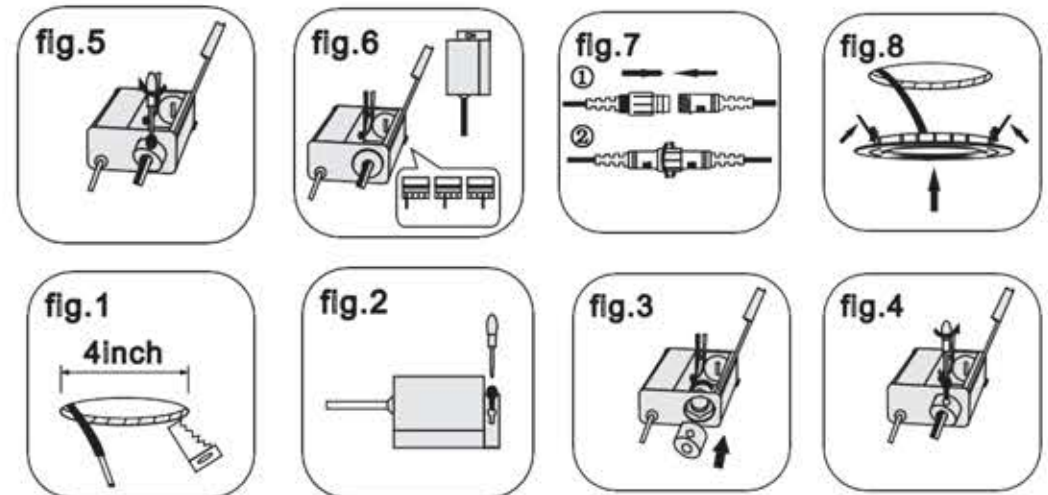

Dimensions & Installation