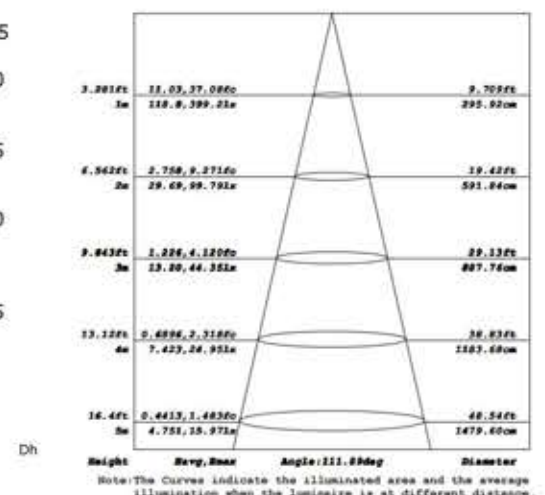

Type IC 6" Slim Round LED Panel Lights

Part #: PL-D6-A12

Specifications	
Cut-Out Size	6 inch
Wattage	12 watts
Input Volatge	AC120V,60Hz
Beam Angle	120°
Light Source	SMD LED
Color Temperature	RGB W2700K-6000K
CRI	80Ra
Lumens Output	900±5%
Lumen Efficiency	75lm/w
Halogen Equiv.	95 watts
Dimmable	100%-5% (110V only)
Dimming Tech.	WIFI BLE
Cerification	cETLus,Energy Star
Power Factor	>0.9
Projected Life	50,000hrs at 70% Light Output
Warranty	3 years
Approved Location	Damp Locations
IC Rated	Yes
Air Tight	Yes

Dimensions & Installation

Ordering Guide

PL-D6-A12	Color Temperature - Housing Color	
	RGB	WH: White
	2700K	BK: Black
	6000K	

Luminous Intensity Distribution Curve

Illuminance at a Distance

*Due to our continued efforts to improve our products, product specifications are subject to change without notice.