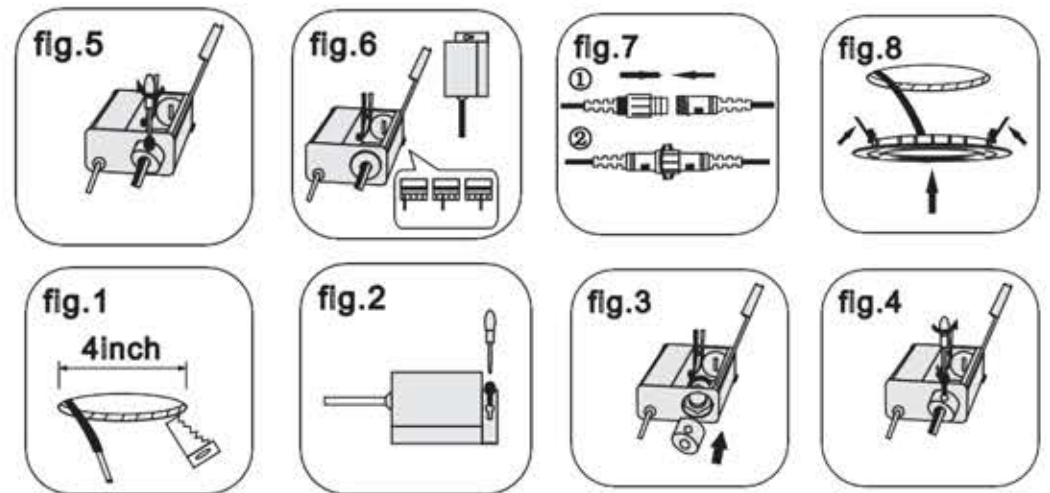

Type IC 6" Slim Round LED Panel Lights

Part #: PL-D6-A12

Specifications	
Cut-Out Size	6 inch
Wattage	12 watts
Input Volatge	AC120V,60Hz
Beam Angle	120°
Light Source	SMD LED
Color Temperature	RGB W2700K-6000K
CRI	80Ra
Lumens Output	900±5%
Lumen Efficiency	75lm/w
Halogen Equiv.	95 watts
Dimmable	100%-5% (110V only)
Dimming Tech.	WIFI BLE
Cerification	cETLus,Energy Star
Power Factor	>0.9
Projected Life	50,000hrs at 70% Light Output
Warranty	3 years
Approved Location	Damp Locations
IC Rated	Yes
Air Tight	Yes

Dimensions & Installation

Ordering Guide

PL-D6-A12	Color Temperature - Housing Color	
	RGB	WH: White
	2700K	BK: Black
	6000K	

Luminous Intensity Distribution Curve

Illuminance at a Distance

*Due to our continued efforts to improve our products, product specifications are subject to change without notice.