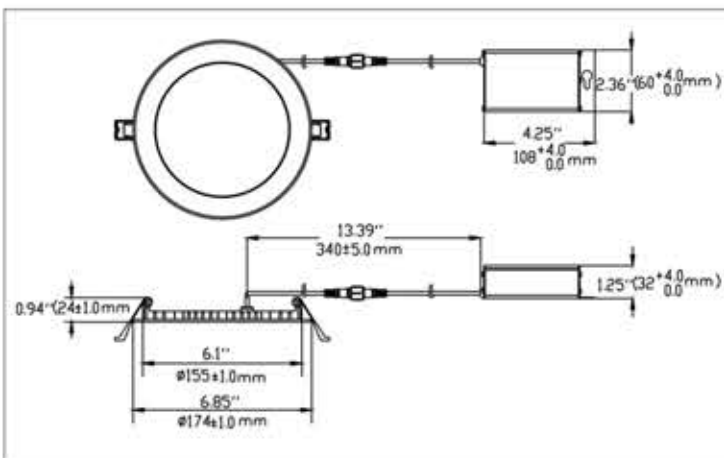

Type IC 6" Slim Round LED Panel Lights

Part #: PL-D6-A12

Specifications	
Cut-Out Size	6 inch
Wattage	12 watts
Input Volatge	AC120V,60Hz
Beam Angle	120°
Light Source	SMD LED
Color Temperature	RGB W2700K-6000K
CRI	80Ra
Lumens Output	900±5%
Lumen Efficiency	75lm/w
Halogen Equiv.	95 watts
Dimmable	100%-5% (110V only)
Dimming Tech.	WIFI BLE
Cerification	cETLus,Energy Star
Power Factor	>0.9
Projected Life	50,000hrs at 70% Light Output
Warranty	3 years
Approved Location	Damp Locations
IC Rated	Yes
Air Tight	Yes

Dimensions & Installation

Ordering Guide

PL-D6-A12	Color Temperature - Housing Color	
	RGB	WH: White
	2700K	BK: Black
	6000K	

Luminous Intensity Distribution Curve

Illuminance at a Distance

*Due to our continued efforts to improve our products, product specifications are subject to change without notice.