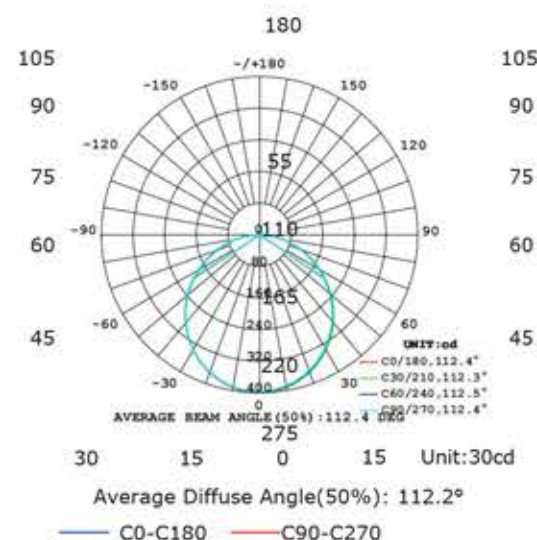

Type IC 6" Slim Round LED Panel Lights

Part #: PL-D6-A12

Specifications	
Cut-Out Size	6 inch
Wattage	12 watts
Input Volatge	AC120V,60Hz
Beam Angle	120°
Light Source	SMD LED
Color Temperature	RGB W2700K-6000K
CRI	80Ra
Lumens Output	900±5%
Lumen Efficiency	75lm/w
Halogen Equiv.	95 watts
Dimmable	100%-5% (110V only)
Dimming Tech.	WIFI BLE
Cerification	cETLus,Energy Star
Power Factor	>0.9
Projected Life	50,000hrs at 70% Light Output
Warranty	3 years
Approved Location	Damp Locations
IC Rated	Yes
Air Tight	Yes

Dimensions & Installation

Ordering Guide

PL-D6-A12	Color Temperature - Housing Color	
	RGB	WH: White
	2700K	BK: Black
	6000K	

Luminous Intensity Distribution Curve

Illuminance at a Distance

*Due to our continued efforts to improve our products, product specifications are subject to change without notice.