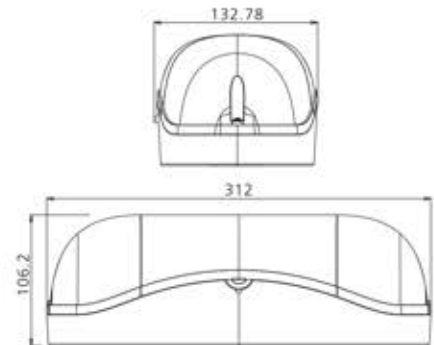

FAMILY: **JLEU5WP**

NOTES:

TYPE: **WET LOCATION LED EMERGENCY LIGHT**

FEATURE

- Injection-molded thermoplastic ABS housing and polycarbonate cover, UL 94V-0 flame rating.
- Innovative, easy installation in minutes
- Suitable for wall and ceiling mount applications
- Universal J-box mounting pattern
- 120V/277VAC Dual voltage operation
- 2X12pcs Super bright 2835 0.5W LED lamp heads for emergency mode, provide more than 400Lm output.
- Built-in 3.6V2000mAh Nickel cadmium battery for minimum 90 minutes emergency operation.
- Maximum 24 hours for full recharge time
- Test switch and charge indicator
- UL and cULus Wet location listed
- 20° to 40°C outdoor wet location listed
- Five years warranty for the electrical parts and housing.
- Two years warranty for battery.

ORDERING INFORMATION

FAMILY	HOUSING COLOR			WET LOCATION
JLEU5WP	BLANK(WHITE)	B(BLACK)	G(GREY)	WP(WATER PROOF)

PACKING INFORMATION

MODEL NO.	PACKING INFORMATION	WEIGHTS
JLEU5WP	45.2x34x27.5cm/6pcs	7/6kgs