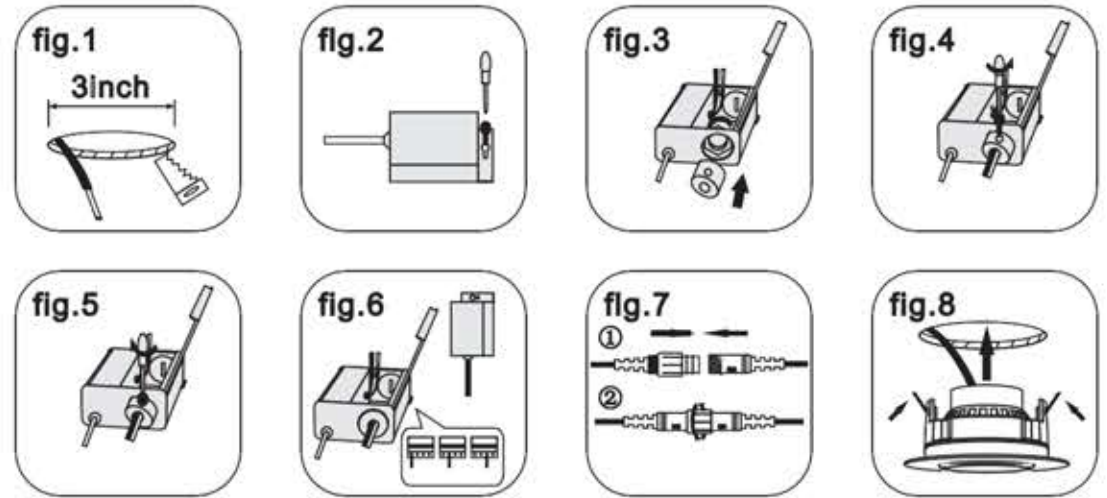

**Beam Angle**  
The fixture lens provides 38° beam spread, the special design makes it possible for 360° rotatable and 45° tilted smoothly.

**Mounting**  
Includes two spring loaded clips to attached to any ceiling material. Easy recessed installation without needing a stand pot light can.

38° Beam Angle

45° Tilt Range