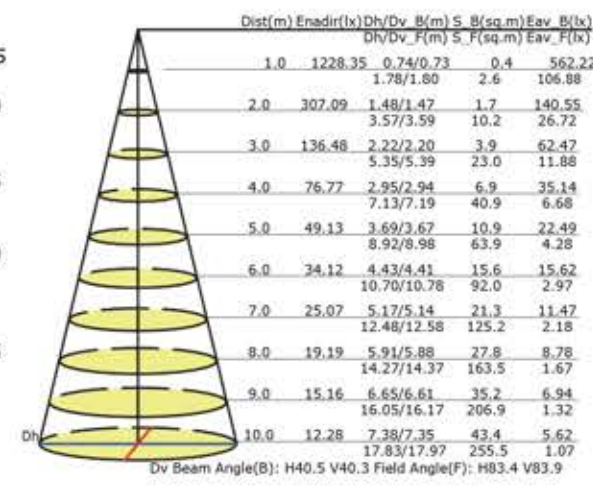

38° Beam Angle

45° Tilt Range

## Ordering Guide

CL-D4 -8W

Color Temperature

Housing Color

- 2700K
- 3000K
- 3500K
- 4000K
- 5000K

WH: White  
BK: Black

Luminous Intensity Distribution Curve

Illuminance at a Distance