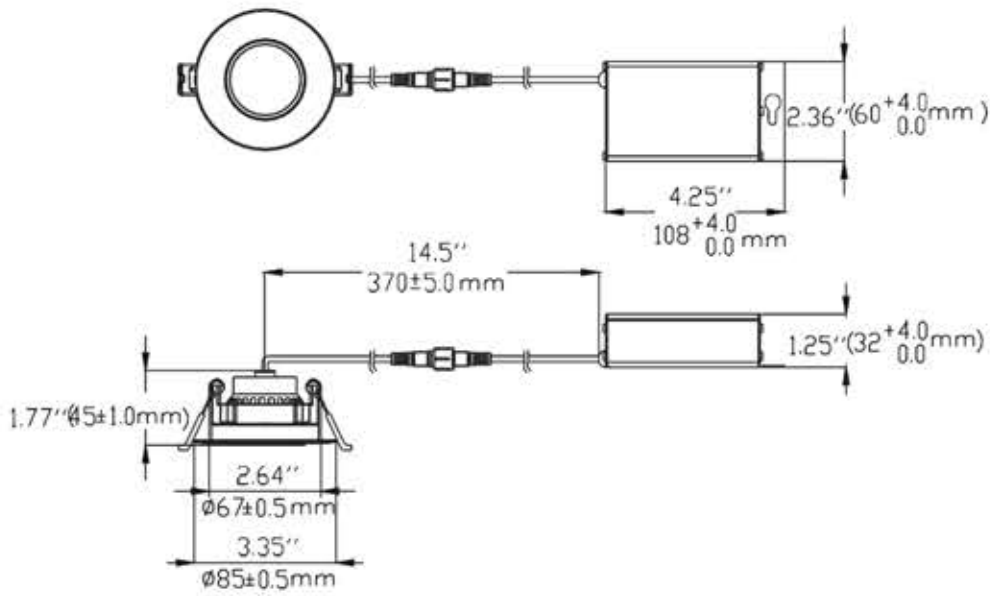

**Beam Angle**  
The fixture lens provides 38° beam spread, the special design makes it possible for 360° rotatable and 45° tilted smoothly.

**Mounting**  
Includes two spring loaded clips to attached to any ceiling material. Easy recessed installation without needing a stand pot light can.

38° Beam Angle

45° Tilt Range