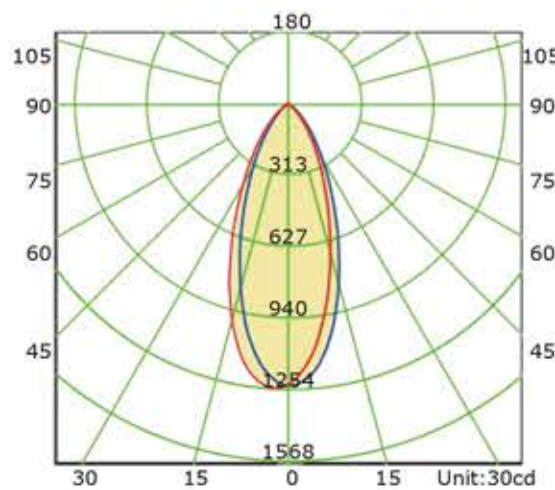

38° Beam Angle

45° Tilt Range

## Ordering Guide

CL-D4 -8W

Color Temperature

Housing Color

- 2700K
- 3000K
- 3500K
- 4000K
- 5000K

WH: White  
BK: Black

Luminous Intensity Distribution Curve

Illuminance at a Distance