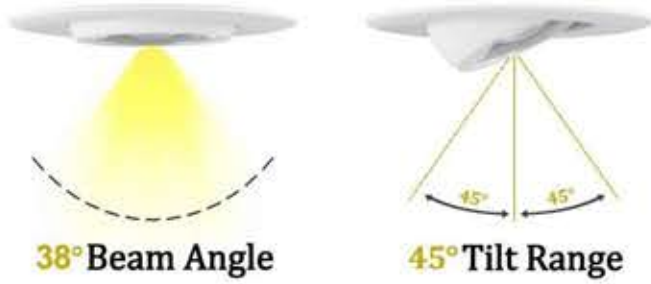

38° Beam Angle

45° Tilt Range